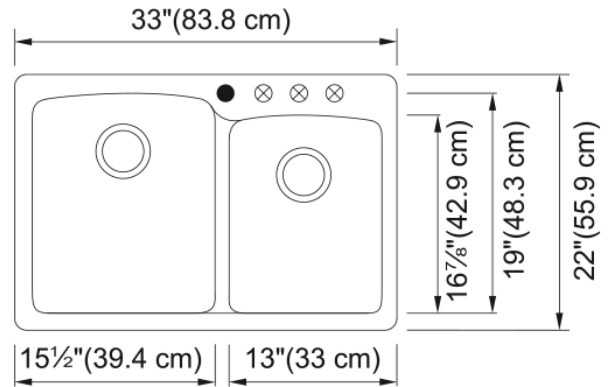

Ellipse Dual Mount Sink - EODB33229-1 | 114.0155.299

Technical Data

Aspect

Sink type	Sink
Type of material	Granite
Number of bowls	2
Color	Mocha
Surface finish	None

Product Dimensions

Exterior size: right to left	32.992
Exterior size: front to back	22.008
Large bowl size: right to left	15.669
Large bowl size: front to back	18.858
Large bowl: depth	9.016
Small bowl size: right to left	12.992
Small bowl size: front to back	16.89
Small bowl: depth	7.992

Installation

Minimum cabinet size	36"
----------------------	-----

Product specifications

Installation type	Topmount / drop in
Drain hole	3 1/2"
Position of drainer	No drainer

Product identification

Product brand	FRANKE
Collection	Ellipse
Certified by	IAPMO