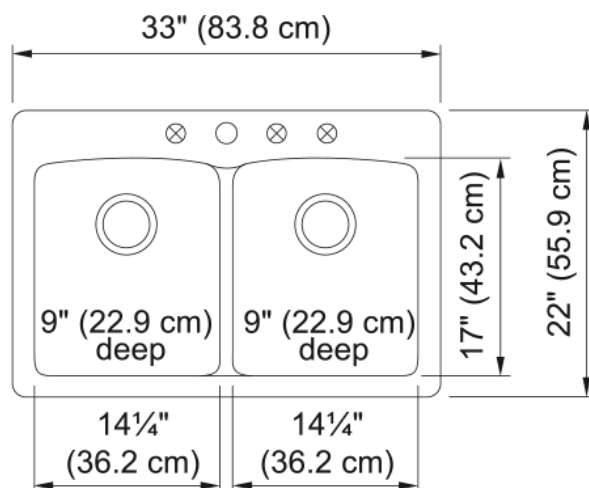

## Ellipse Dual Mount Sink - Eddb33229-1 | 114.0155.298

#### Product Dimensions

Exterior size: right to left	32.992
Exterior size: front to back	22.008
Large bowl size: right to left	14.331
Large bowl size: front to back	16.89
Large bowl: depth	9.016
Small bowl size: right to left	14.331
Small bowl size: front to back	16.89
Small bowl: depth	9.016

#### Installation

Minimum cabinet size	36"
----------------------	-----