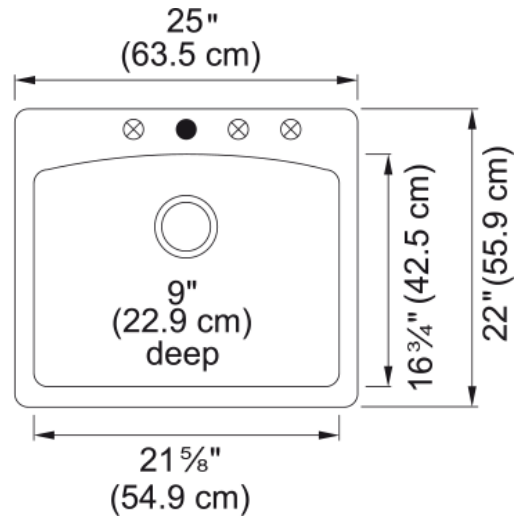

Ellipse Dual Mount Sink - ESCH25229-1 | 114.0087.735

Technical Data

Aspect

Sink type	Sink
Type of material	Granite
Number of bowls	1
Color	Champagne
Surface finish	None

Product Dimensions

Exterior size: right to left	25
Exterior size: front to back	22.008
Large bowl size: right to left	21.85
Large bowl size: front to back	16.89
Large bowl: depth	9.016

Installation

Minimum cabinet size	27"
----------------------	-----

Product specifications

Installation type	Topmount / drop in
Drain hole	3 1/2"
Position of drainer	No drainer

Product identification

Product brand	FRANKE
Product family	None
Collection	Ellipse
Certified by	IAPMO