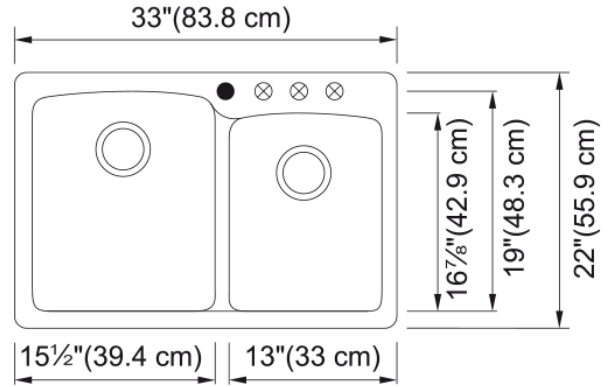

Ellipse Dual Mount Sink - EOOX33229-1 | 114.0087.734

Technical Data

Aspect

Sink type	Sink
Type of material	Granite
Number of bowls	2
Color	Onyx
Surface finish	None

Product Dimensions

Exterior size: right to left	33
Exterior size: front to back	22
Large bowl size: right to left	15.669
Large bowl size: front to back	18.858
Large bowl: depth	9.016
Small bowl size: right to left	12.992
Small bowl size: front to back	16.89
Small bowl: depth	7.992

Installation

Minimum cabinet size	36"

Product specifications

Installation type	Topmount / drop in
Drain hole	3 1/2"
Position of drainer	No drainer

Product identification

Product brand	FRANKE
Product family	None
Collection	Ellipse
Certified by	CE

Features

Drainers number	No drainer