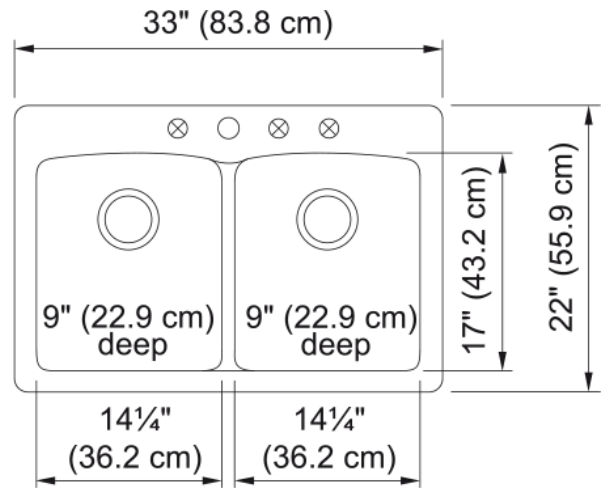

Ellipse Dual Mount Sink - EDOX33229-1 | 114.0087.733

Technical Data

Aspect

Sink type	Sink
Type of material	Granite
Number of bowls	2
Color	Onyx
Surface finish	None

Product Dimensions

Exterior size: right to left	33
Exterior size: front to back	22
Large bowl size: right to left	14.331
Large bowl size: front to back	16.89
Large bowl: depth	9.016
Small bowl size: right to left	14.331
Small bowl size: front to back	16.89
Small bowl: depth	9.016

Installation

Minimum cabinet size	36"
----------------------	-----

Product specifications

Installation type	Topmount / drop in
Drain hole	3 1/2"
Position of drainer	No drainer

Product identification

Product brand	FRANKE
Product family	None
Collection	Ellipse
Certified by	CE