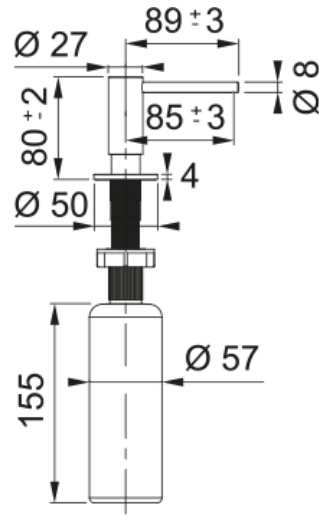

Atlas Soap Dispenser - ATL-SD-GLD | 112.0681.200

Single Hole Stainless Steel Top Refill Soap Dispenser in Gold. Easily dispense soap or lotion from your sink while eliminating countertop clutter; Holds up to 11.5 ounces of soap or lotion; Top fill designs provides convenience of filling the bottle from above the counter.

Aspect

Type of material	Stainless steel 316
Product color	Gold
Sub-category	Soap dispenser

Product identification

Product family	Mythos
Collection	Atlas