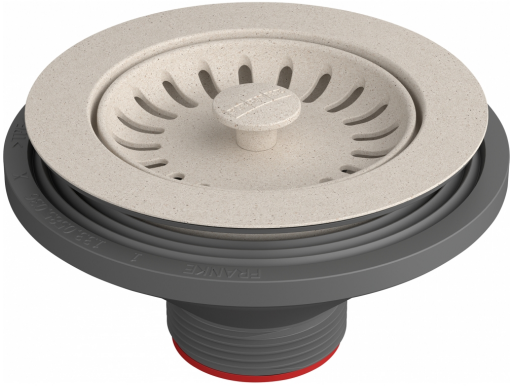

Colorline Sink Strainer 900-CHA | 112.0657.094

Colorline Strainer Assembly - Champagne. Standard 3.5-in waste hole. UV additive ensures color won't fade. Made to withstand high temperatures, scratch and stain resistant, easy to clean and food contact safe.

Aspect

Type of material	Plastic
Product color	Champagne
Sub-category	Strainer assembly

Product identification

Product family	Maris
Collection	COLORLINE