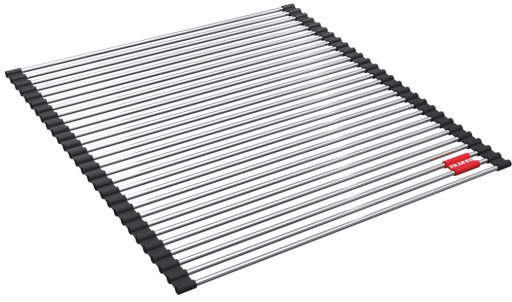

Roller Mat - MA-31RM | 112.0643.591

Franke 18.88-in. x 17.31-in. Stainless Steel Roller Mat for Maris MAG61031OW & MAG11031OW Sinks. The Franke Roller Mat is a truly innovative and practical accessory designed for any kitchen task, including drying dishes and stemware. Designed to work over the top of the sink for prepping, rinsing or drying fruits and vegetables, and can also be used a trivet to protect kitchen countertops from hot pots and pans. Designed to work with Maris Fraganite Sinks.

Aspect

Type of material	Stainless steel
Product color	Stainless steel
Sub-category	Roller mat