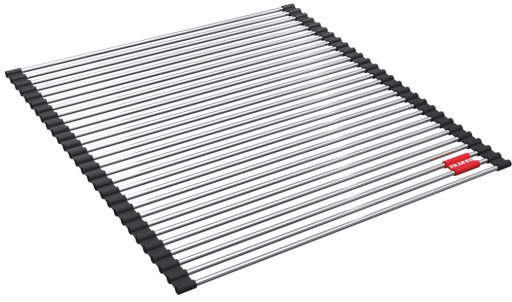

## Roller Mat - MA-31RM | 112.0643.591

Franke 18.88-in. x 17.31-in. Stainless Steel Roller Mat for Maris MAG61031OW & MAG11031OW Sinks. The Franke Roller Mat is a truly innovative and practical accessory designed for any kitchen task, including drying dishes and stemware. Designed to work over the top of the sink for prepping, rinsing or drying fruits and vegetables, and can also be used a trivet to protect kitchen countertops from hot pots and pans. Designed to work with Maris Fraganite Sinks.

### Aspect

Type of material	Stainless steel
Product color	Stainless steel
Sub-category	Roller mat