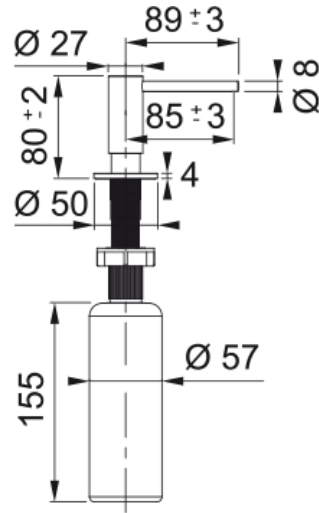

Steel Soap Dispenser - SD3491CHG | 112.0625.487

Technical Data

Aspect

Type of material	Stainless steel 316
Color	Champagne gold
Accessory type	Soap dispenser

Product identification

Product family	Mythos
Collection	Atlas