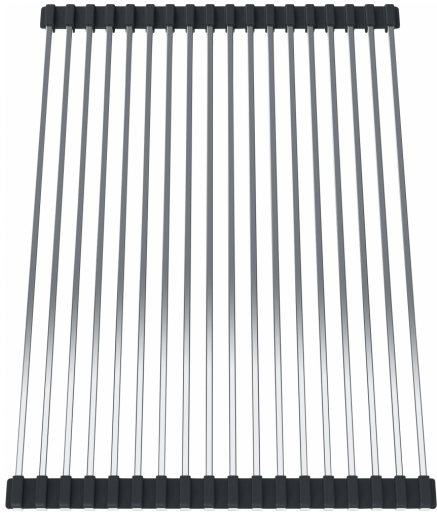

Roller Mat - OC2-31S-RH | 112.0570.710

10.5-in. x 15.4-in. Stainless Steel Shelf Grid Roller Mat for Orca 2.0 OR2X110 Sink. Two-Bowls-in-One. Get the benefit of having a double bowl sink with the Orca 2.0 shelf grid roller mat. The grid allows the sink to have one side with a raised work surface and the other side open, providing two separate work areas.

Aspect

Type of material	Stainless steel
Product color	Stainless steel
Sub-category	Roller mat