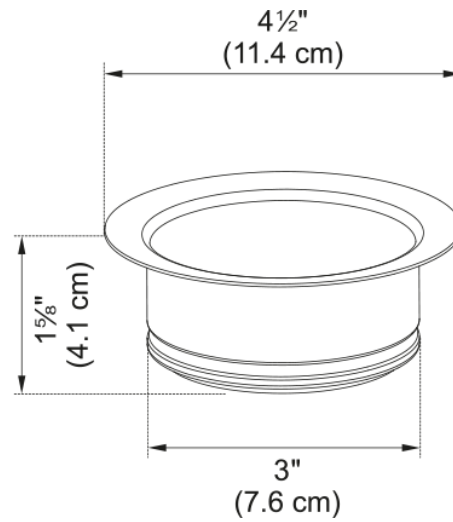

Waste Disposer Flange - WDFLANGE-CH | 112.0488.279

Replacement Waste Disposer Flange for Kitchen Sink in Polished Chrome.

Aspect

Type of material	Stainless steel
Sub-category	Waste disposer

Product identification