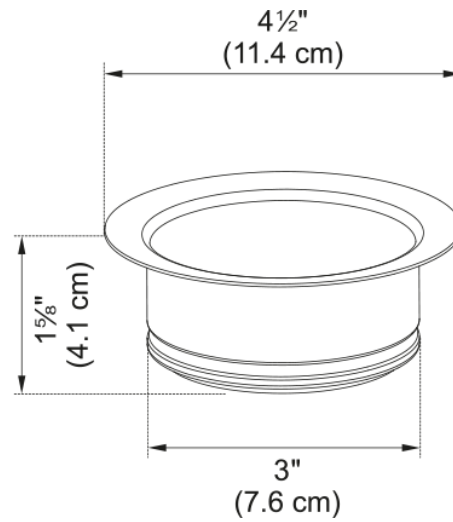

Waste Disposer Flange - WDFLANGE-CH | 112.0488.279

Replacement Waste Disposer Flange for Kitchen Sink in Polished Chrome.

Aspect

Type of material	Stainless steel
Sub-category	Waste disposer

Product identification

Product family	None