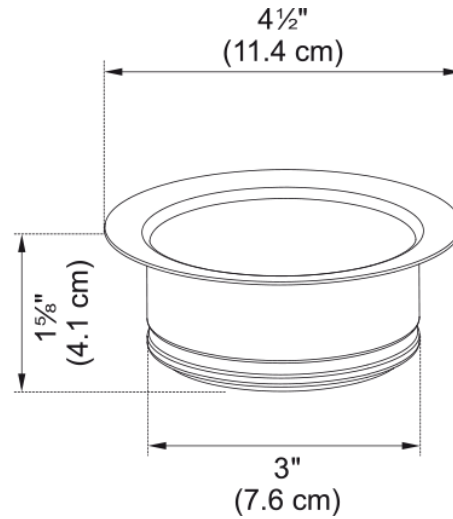

Waste Disposer Flange - WDFLANGE-SS | 112.0488.278

Technical Data

Aspect

Type of material	Stainless steel
Accessory type	Waste disposer

Product identification

Product family	None
----------------	------