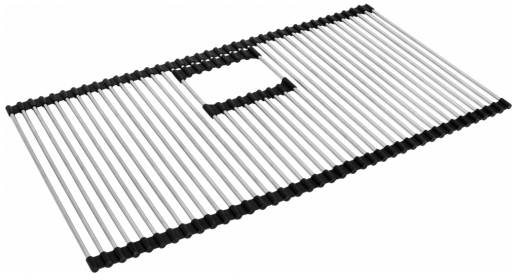

## Roller Mat - PKG31-36RM | 112.0391.216

25.8-in. x 13.8-in. Stainless Steel Bottom Roller Mat for Peak PKG11031 Sinks. A Franke stainless steel roller mat bottom grid offers everyday protection for your sink. The silicone rubber edges allows the mat to easily roll up and store when not in use. Custom designed for the Peak Fraganite sinks.

### Aspect

Type of material	Stainless steel
Product color	Stainless steel
Sub-category	Roller mat