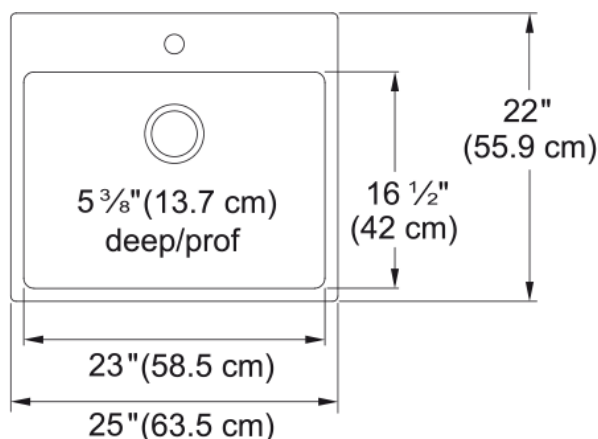

Brookmore ADA Sink - BSL2225-ADA-1N | 101.0689.854

Brookmore Collection 25-in x 22-in x 5-in 1-Hole Single Bowl Stainless Steel Kitchen Sink. Brookmore ADA sinks deliver functional design that meets unique needs without sacrificing quality or style. Made to work with easy-to-clean corners, resilient finish, and sound dampening system, these versatile dual mount sinks can be installed as either an undermount or topmount in the countertop. Made with high-quality 18-gauge stainless steel with a rich chromium content that helps shield the material from corrosion and prevents bacterial growth. *ADA compliant when installed according to the requirements outlined in the ADA Standards for Accessible Design.

Aspect

Sink type	Sink
Type of material	Stainless steel
Number of bowls	1
Product color	Steel
Surface finish	Pearl

Product Dimensions

Length (right to left)	25
Width (front to back)	22.008
Large bowl size: right to left	23.031
Large bowl size: front to back	16.535
Large bowl: depth	5.5

Installation

Minimum cabinet size	27"
----------------------	-----

Product specifications

Installation type	Topmount / drop in
Drain hole	3 1/2"
Position of drainer	No drainer
Active Twist Compatibility	No