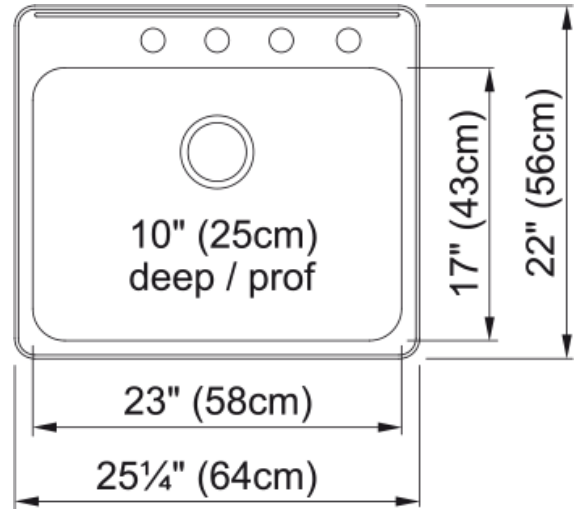

Steel Queen Drop In Sink QSLA2225-10-4N | 101.0689.153

Technical Data

Aspect

Sink type	Sink
Type of material	Stainless steel
Number of bowls	1
Color	Steel
Surface finish	High gloss

Product Dimensions

Exterior size: right to left	25.236
Exterior size: front to back	21.969
Large bowl size: right to left	22.992
Large bowl size: front to back	10
Large bowl: depth	10

Installation

Minimum cabinet size	27"
----------------------	-----

Product specifications

Installation type	Topmount / drop in
Drain hole	3 1/2"
Position of drainer	No drainer

Product identification

Product brand	Kindred
Collection	Steel Queen
Certified by	CSA

Features

Drainers number	No drainer
Product reversibility	No
Faucet ledge	Yes
Strainer assembly included	No
Strainer assembly type	No waste kit

Overflow	No
Number of faucet holes	4
Soap dispenser hole	No