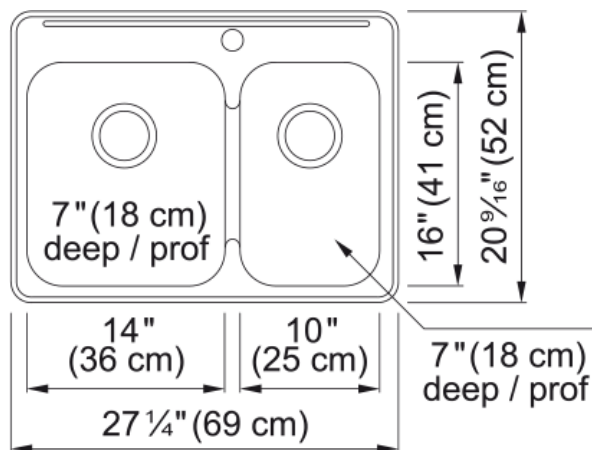

## Reginox Drop In Sink - RCL2027R-1N | 101.0651.323

### Technical Data

#### Product Dimensions

Exterior size: right to left	24.768
Exterior size: front to back	20.559
Large bowl size: right to left	14
Large bowl size: front to back	16
Large bowl: depth	7.008
Small bowl size: right to left	10
Small bowl size: front to back	16
Small bowl: depth	7.008

#### Installation

Minimum cabinet size	30"
----------------------	-----