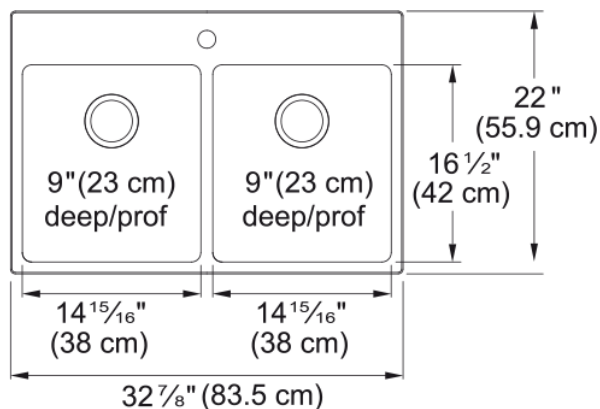

# Brookmore Drop In Sink - BDL2233-9-1N | 101.0637.022

### Product Dimensions

Exterior size: right to left	32.874
Exterior size: front to back	22.008
Large bowl size: right to left	14.961
Large bowl size: front to back	16.535
Large bowl: depth	9.055
Small bowl size: right to left	14.961
Small bowl size: front to back	16.535
Small bowl: depth	9.055

### Installation

Minimum cabinet size	36"
----------------------	-----