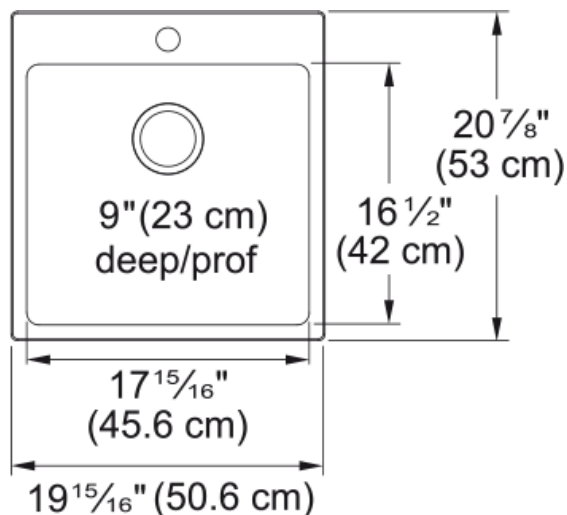

Brookmore Drop In Sink - BSL2120-9-1N | 101.0636.977

Technical Data

Aspect

Sink type	Sink
Type of material	Stainless steel
Number of bowls	1
Color	Steel
Surface finish	Pearl

Product Dimensions

Exterior size: right to left	19.921
Exterior size: front to back	20.866
Large bowl size: right to left	17.953
Large bowl size: front to back	16.535
Large bowl: depth	9.055

Installation

Minimum cabinet size	24"
----------------------	-----

Product specifications

Installation type	Topmount / drop in
Drain hole	3 1/2"
Position of drainer	No drainer

Product identification

Product brand	Kindred
Collection	Brookmore
Certified by	IAPMO