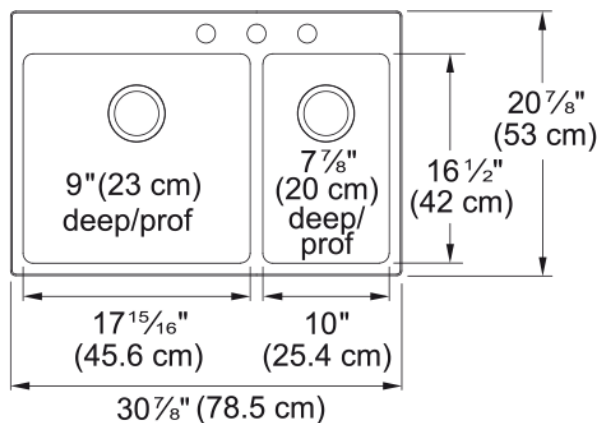

Brookmore Drop In Sink - BCL2131R-9-3N | 101.0636.951

Technical Data

Aspect

Sink type	Sink
Type of material	Stainless steel
Number of bowls	1,5
Color	Steel
Surface finish	Pearl

Product Dimensions

Exterior size: right to left	30.906
Exterior size: front to back	20.866
Large bowl size: right to left	17.953
Large bowl size: front to back	16.535
Large bowl: depth	9.055
Small bowl size: right to left	10
Small bowl size: front to back	16.535
Small bowl: depth	7.874

Installation

Minimum cabinet size	33"
----------------------	-----

Product specifications

Installation type	Topmount / drop in
Drain hole	3 1/2"
Position of drainer	No drainer

Product identification

Product brand	Kindred
Collection	Brookmore
Certified by	IAPMO