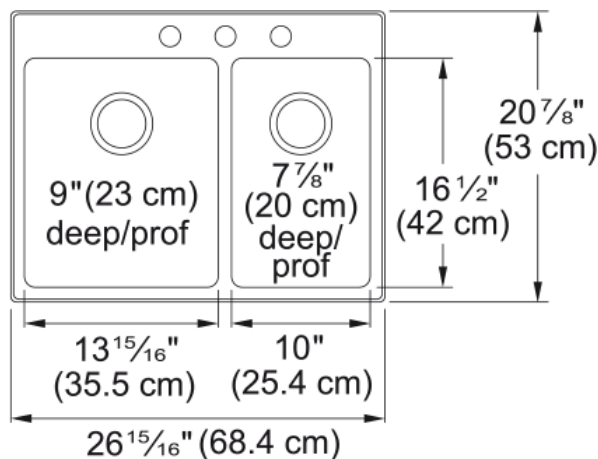

### Technical Data

#### Product Dimensions

Exterior size: right to left	26.929
Exterior size: front to back	20.866
Large bowl size: right to left	14.016
Large bowl size: front to back	16.535
Large bowl: depth	9.055
Small bowl size: right to left	10
Small bowl size: front to back	16.535
Small bowl: depth	7.874

#### Installation

Minimum cabinet size	30"
----------------------	-----