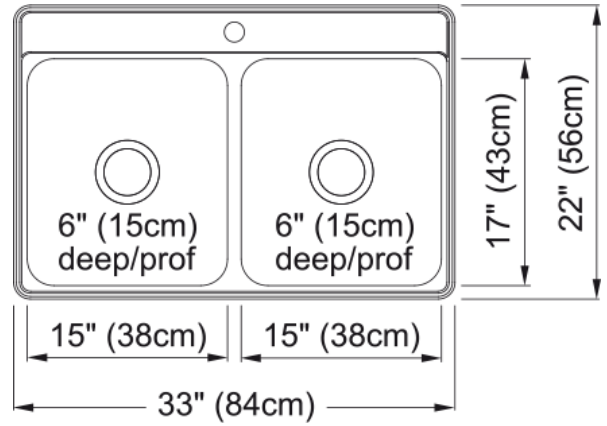

Creemore Drop In Sink - CDLA3322-6-1N | 101.0632.987

Technical Data

Aspect

Sink type	Sink
Type of material	Stainless steel
Number of bowls	2
Color	Steel
Surface finish	Silk

Product Dimensions

Exterior size: right to left	33
Exterior size: front to back	21.976
Large bowl size: right to left	15
Large bowl size: front to back	17
Large bowl: depth	6
Small bowl size: right to left	15
Small bowl size: front to back	17
Small bowl: depth	6

Installation

Minimum cabinet size	36"
----------------------	-----

Product specifications

Installation type	Topmount / drop in
Drain hole	3 1/2"
Position of drainer	No drainer

Product identification

Product brand	Kindred
Collection	Creemore
Certified by	IAPMO