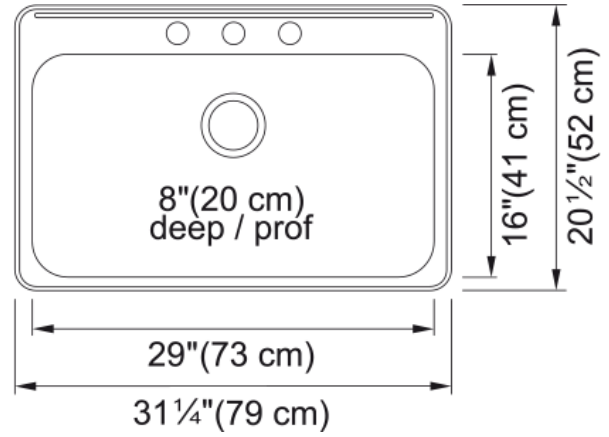

Steel Queen Drop In Sink QSLA2031-8-1N | 101.0620.242

Technical Data

Aspect

Sink type	Sink
Type of material	Stainless steel
Number of bowls	1
Color	Steel
Surface finish	High gloss

Product Dimensions

Exterior size: right to left	31.248
Exterior size: front to back	20.5
Large bowl size: right to left	29
Large bowl size: front to back	16
Large bowl: depth	7.992

Installation

Minimum cabinet size	33"
----------------------	-----

Product specifications

Installation type	Topmount / drop in
Drain hole	3 1/2"
Position of drainer	No drainer

Product identification

Product brand	Kindred
Collection	Steel Queen
Certified by	CSA