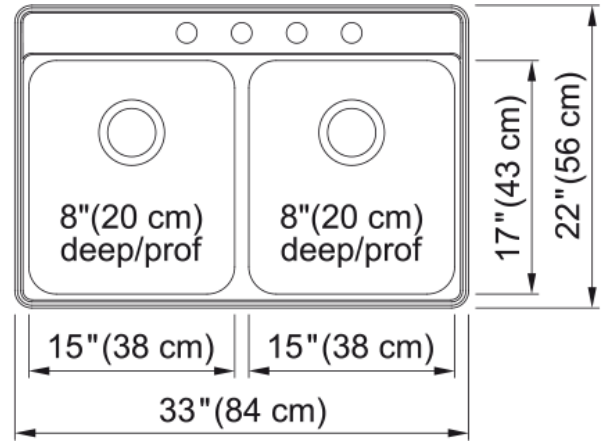

Creemore Drop In Sink CDLA3322-8-4CBN | 101.0599.974

Technical Data

Aspect

Sink type	Sink
Type of material	Stainless steel
Number of bowls	2
Color	Steel
Surface finish	Diamond

Product Dimensions

Exterior size: right to left	33
Exterior size: front to back	22
Large bowl size: right to left	15
Large bowl size: front to back	17
Large bowl: depth	8
Small bowl size: right to left	15
Small bowl size: front to back	17
Small bowl: depth	8

Installation

Minimum cabinet size	36"

Product specifications

Installation type	Topmount / drop in
Drain hole	3 1/2"
Position of drainer	No drainer

Product identification

Product brand	Kindred
Collection	Creemore
Certified by	IAPMO

Features

Drainers number	No drainer
Product reversibility	No

Features