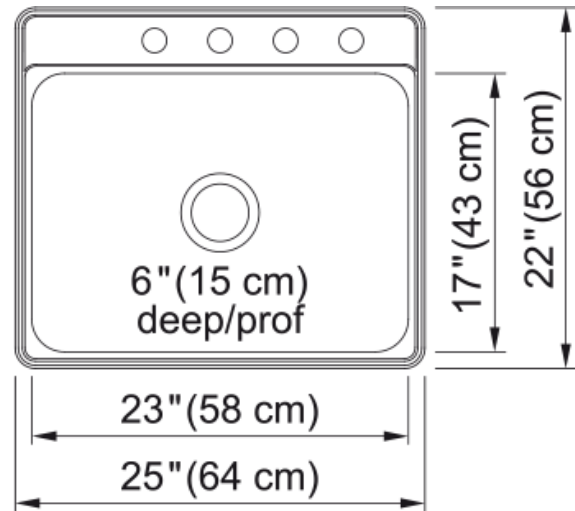

# Creemore Drop In Sink - CSLA2522-6-4N | 101.0599.887

### Product Dimensions

Exterior size: right to left	25
Exterior size: front to back	22
Large bowl size: right to left	23
Large bowl size: front to back	17
Large bowl: depth	6

### Installation

Minimum cabinet size	27"
----------------------	-----

### Product specifications

Installation type	Topmount / drop in
Drain hole	3 1/2"
Position of drainer	No drainer