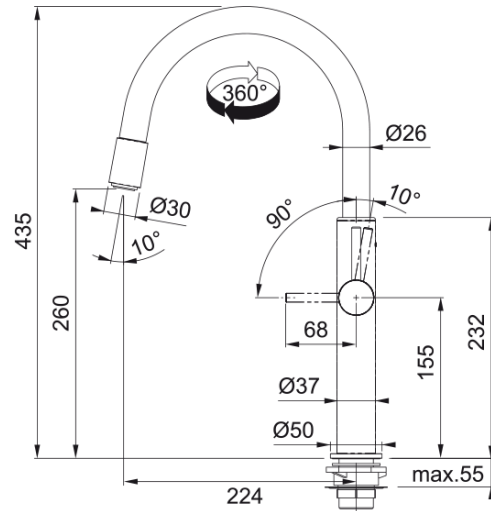

# Tap Pescara Swivel Side Up-Down HP CHR | 115.0523.286

Franke Pescara Taps with a modern yet elegant design are bound to amaze you and your guests. <br>This is one of Franke taps range that will turn the heads of everyone who wanders in your kitchen, and it will easily become the room's centrepiece.<br>The clean design and detailed craftsmanship make Franke's Pescara taps line ideal for those who savour simplicity combined with exquisite performance and a simple but impressive aesthetic.

### Размеры

Диаметр отверстия 35 mm

Размер картриджа 28 mm

### Установка

Тип фиксации Хвостовик

Соединение шланга подачи воды 3/8"

Длина шланга подачи воды 450 mm