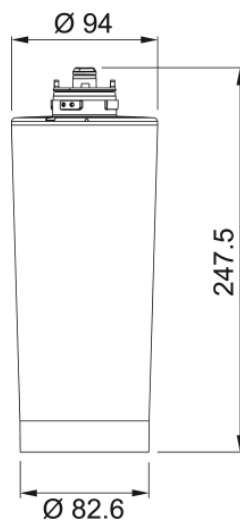

# SP Clear Water M Filter cartridge | 133.0284.026