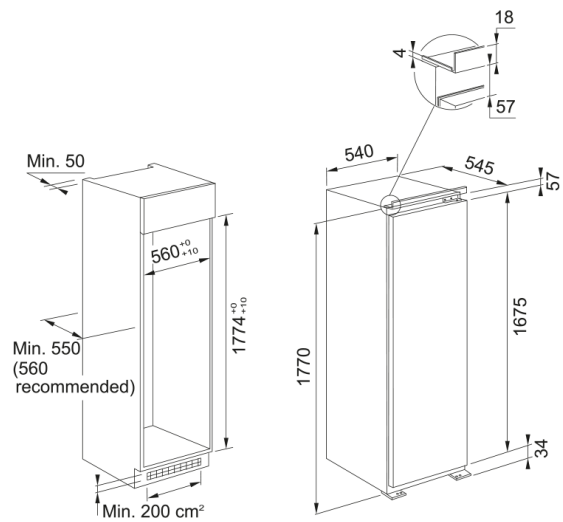

Freezer FSDF 330 NF NE F | 118.0627.482

Freezer FSDF 330 NF NE F

Product Information

Installation type	Built-in
Color	White

Dimensions

Width: front to back	540.0
Height overall	1771.0
Depth Overall	545.0

Energy specifications

Voltage	220-240 V
Frequency (Hz)	50

Product specifications

Type	BI Freezer
Energy efficiency class	F
Freezing capacity KG/24h	22
Width Cabinet in cm	54
Functions	Fast freeze

Product identification

Product brand	FRANKE
Product family	Mythos