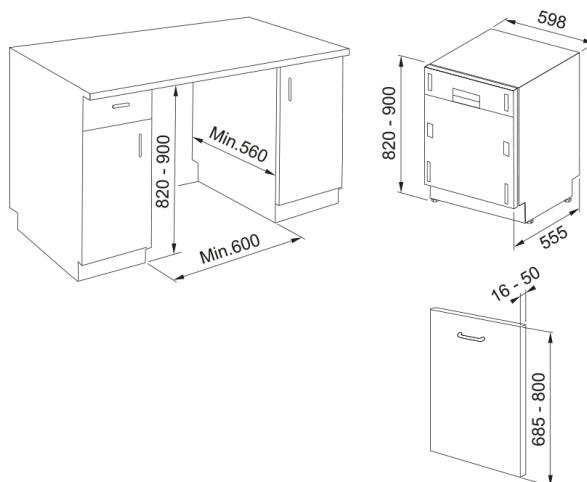

Dishwasher FDW 614 D10P DOS LP C | 117.0611.675

Dishwasher FDW 614 D10P DOS LP C

Product Information

Installation type	Built-in fully-integrated
Color	Stainless Steel

Dimensions

Width: front to back	598.0
Height overall	820.0
Depth Overall	555.0

Energy specifications

Voltage	220-240 V
Frequency (Hz)	50
Consumption water:liters/cycle	9,5

Product specifications

Energy efficiency class	C
Adjustable feet	Yes - all from front
Auto-Mixed	No
Stop or start delay option	Start
Programs	Eco
Programs	Auto
Programs	Intensive
Programs	Fast Wash & Dry
Programs	Crystals
Programs	Rapid 30'
Programs	Silent
Programs	Sanitizing
Programs	Pre-Wash
Programs	Self Clean
Drying system	Door Opening System
End of cycle indicator	Acoustic

Energy consumption (kWh)	0,748
Filter	HE1 + self cleaning + SS
Light on floor	Yes
Localized Washing	Multizone
Number of racks	3.0
Packaging Depth	675.0
Packaging Height	910.0
Packaging Width	625.0
Rinse aid indicator	Electronic
Salt indicator	Electronic
Availability of short program	Yes
Tablet option	Yes
Commercial dimension	60
Model	FDW 614 D10P DOS LP C
Product identification	
Product family	Mythos
Properties	
Number of settings	14
Number of programmes	10
Autom. door opening(end cycle)	Yes
Noise level (dBA)	41
Top cutlery 3rd basket	Yes
Water Protection System	aquastop