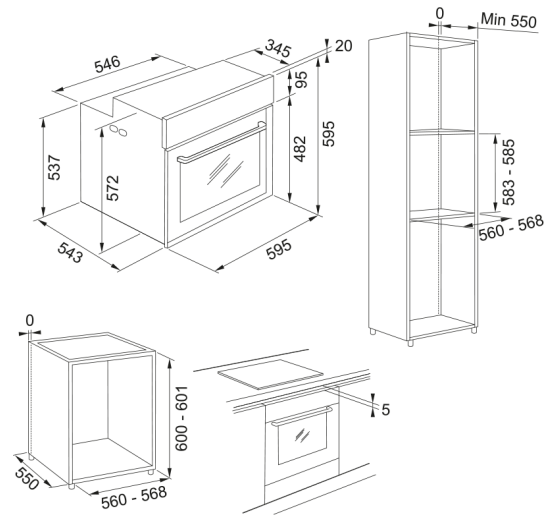

Oven el. FMY 99 HS BK | 116.0613.707

Mythos Steam Oven, FMY 99 HS BK. Black / Black Glass. Full Steam Multifunction Oven. Full touch multicolour TFT display. 73 litre capacity. Telescopic guides on 1 level. Functions: 19 functions plus 60 CookAssist functions and 15 Special functions. Smooth2close system allows you to open and close the oven door gently and safely. Steaming function enables you to cook healthy and tasty dishes with a reduced fat content. Multicooking function to cook up to 4 dishes simultaneously thanks to optimal heat distribution. Energy Class A+.

Product Information

Oven type	Electric
Type	Built-in
Color	Black

Dimensions

Width: front to back	595.0
Depth Overall	564.0
Height overall	595.0

Energy specifications

Rated power	3650.0
Voltage	220-240 V
Frequency (Hz)	50