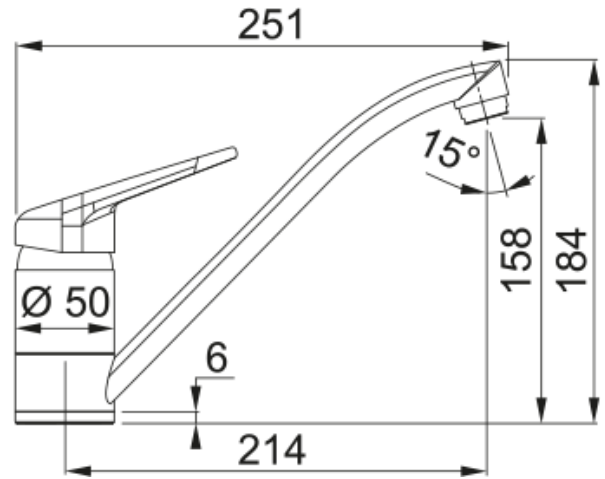

Tap Novara Plus spout top HP CHR | 115.0347.142

Tap Novara Plus, spout, top lever, high pressure, chrome, G 3/8" 450mm hose

Product Information

Spout version	Low Spout
Color	Chrome
Type of material	Brass

Dimensions

Height overall	184.0
Tap hole diameter	35 mm
Cartridge dimension	40 mm

Installation

Fixation type	1 bolt
Water supply hose connection	3/8"
Water supply hose length	450 mm

Product specifications

Pressure	High Pressure
Version	Swivel
Tap operation	top lever
Tap rotation	360°
Mixed water flowrate @3bars	16.1

Product identification

Product brand	FRANKE
Product family	Smart
Model range	Novara-Plus

Properties