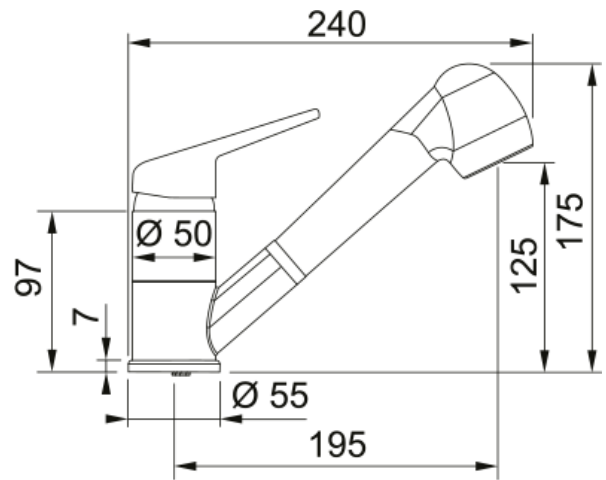

# Tap Novara Plus spray top HP CHR | 115.0347.111

Tap Novara Plus, pull-out spray, top lever, high pressure, chrome, G 3/8" 450mm hose

## Product Information

Spout version	Low Spout
Color	Chrome
Type of material	Brass
Flexible pullout hose material	Nylon grey
Shower material	ABS plastic

## Dimensions

Tap hole diameter	35 mm
Cartridge dimension	40 mm
Height overall	175.0

## Installation

Fixation type	1 bolt
Water supply hose connection	3/8"
Water supply hose length	450 mm