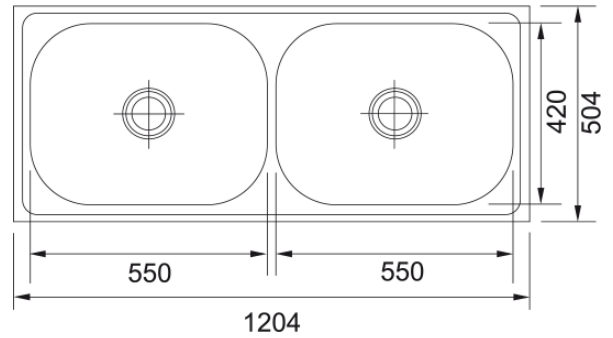

Grand - 620 - 48x20 - single pack satin | 101.0153.141

GRX 620-120-22 steel brushed 620 1200x500mm, X BRUSHED/SATIN, 3 1/2", no overflow, with waste kit

Product Information

Sink type	Bowl (no drainer)
Type of material	Stainless steel
Number of bowls	2
Color	Steel
Finish	Brushed

Dimensions

External size: right to left	1200.0
External size: front to back	500.0
Bowl 1 size: right to left	550.0
Bowl 1 size: front to back	420.0
Bowl 1: depth	220.0
Bowl 2 size: right to left	550.0
Bowl 2 size: front to back	420.0
Bowl 2: depth	220.0
Cutout inset: right to left	1180.0
Cutout inset: front to back	480.0

Installation

Minimum cabinet size	140 cm
----------------------	--------

Product specifications

Installation type	Inset
Waste outlet	3 1/2"
Position of drainer	No drainer

Product identification

Product brand	FRANKE
Product family	None
Model range	Grand