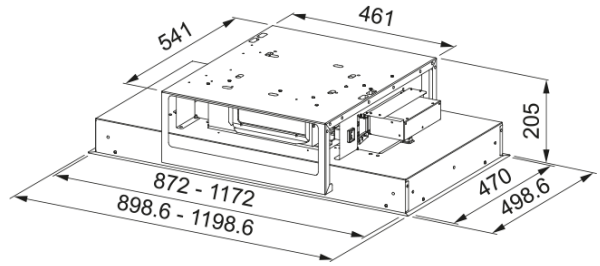

HOOD FCFL 906 BK FRANKE/2 | 350.0663.650

Ceiling Flat Black Hood, FCFL 906 BK FRANKE/2. Light temp. 4000K. 30min delay mode. 0/90/180/270° exhaust option. Green display colour. Grease filter alarm. Remote control included.

Product Information

Hood category	Ceiling
Finish	Extra Matt Black

Dimensions

Width in mm	900.0
Diam. air outlet	Rectangular

Energy specifications

Plug type	No plug
Annual energy consumption AEC	36.4
F. dynamic efficiency class	A
Light Efficiency Class	A
Grease filtering efficiency cl	E
Motor voltage	220-240V 50-60Hz
Motor Gr comm.name	MULTIFAN A++ CIELO
Number of motor	1

Installation

Installation	Island

Product specifications

Air quality sensor	No
Energy efficiency class	A+
Back Outlet	No
Zero Drip	No

Product Identification

Product brand	FRANKE
Product family	Smart
Model range	MARIS FLAT
Dimming Led	N/A
Level dimmer setting	1