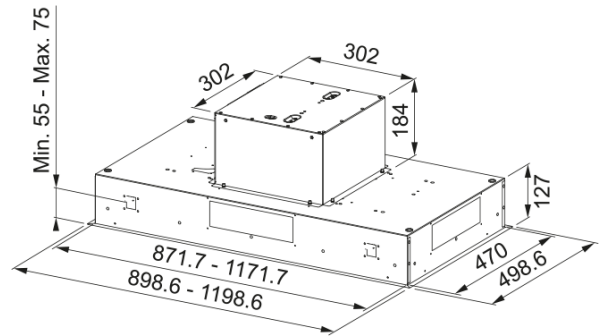

AQ Sense Ceiling FCAS A90 XS KL | 350.0657.264

AQ Sense Ceiling FCAS A90 XS, Energy Class. Electronic LED controls. 2 LED bars. Air Quality Sensor, Cloud, Intensive Speed, Remote Control. Franke K-Link technology seamlessly connects selected Maris and Mythos hobs and hoods for efficient, hands-free kitchen experiences.

Product Information

Hood category	Ceiling
Finish	Stainless steel

Dimensions

Width in mm	900.0
Diam. air outlet	150

Energy specifications

Plug type	No plug
Annual energy consumption AEC	59.6
F. dynamic efficiency class	A
Light Efficiency Class	A
Grease filtering efficiency cl	E
Motor voltage	220-240V 50-60Hz
Motor Gr comm.name	SP A+
Number of motor	1

Installation

Installation	Island

Product specifications

Air quality sensor	Yes
Energy efficiency class	A
Non return valve	No
Back Outlet	No
Zero Drip	No
UI Type	Push button
Lamp Type	LED bar

Product Identification

Product brand	FRANKE
Product family	Maris