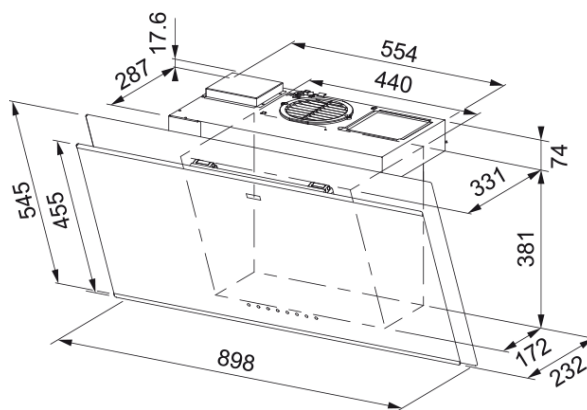

Mythos Vertical Air Hub FVMY AH BK F90 | 330.0685.564

Mythos Vertical Air Hub FVMY AH BK F90 UK, Black, Wall Hood, 90cm wide, Modern style with sharp angles, Great energy efficiency A+, powerful extraction modes - 3 speeds + 1 intensive, Capacitive Touch control, 2 x Fluorescent Lamp. Supplied with Charcoal Filter. Mythos Air Hub removes more than just the lingering odour of food. This integrated system combines a powerful hood with a state-of-the-art air sanitization system. The dedicated UV-C lights abate up to 99.99% of viruses and bacteria from your kitchen, providing you with purer air. Use any of the three modes: manual, intensive and night, to purify your air at a time that suits you best. It may sound like magic, but it's just technology.

Product Information

Hood category	Vertical
Finish	Black/glass

Dimensions

Width in mm	900.0
Diam. air outlet	150

Energy specifications

Plug type	GB
Annual energy consumption AEC	43.5
F. dynamic efficiency class	A
Light Efficiency Class	A
Grease filtering efficiency cl	B
Motor voltage	220-240V 50-60Hz
Motor Gr comm.name	SP A++
Number of motor	1

Installation

Installation	Wall

Product specifications

Air quality sensor	No
Energy efficiency class	A+
Non return valve	No
Back Outlet	No
Zero Drip	No
UI Type	Touch control
Lamp Type	Round LED spotlight