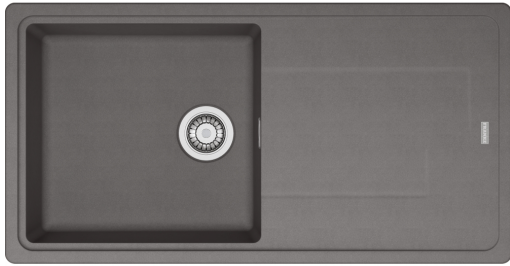

Gemini GMD 611-97 Urban Grey | 143.0671.504

Gemini GMD 611-97 Urban Grey, 970x500mm, Inset, Reversible, Tectonite, 3½" Semi-Integrated Waste with Round overflow. 50 Year Guarantee on all Franke sinks. This product is available through our Authorised Internet Partners and National Retailers - please click on the 'Find a Franke Retailer' below. Please quote Product Name and Code as Article Number may differ.

Product Information

Sink type	Sink (w/ drainer)
Type of material	Tectonite
Number of bowls	1
Colour	Urban grey
Finish	None

Dimensions

External size: right to left	970.0
External size: front to back	500.0
Bowl 1 size: right to left	450.0
Bowl 1 size: front to back	420.0
Bowl 1: depth	190.0
Cutout inset: right to left	950.0
Cutout inset: front to back	480.0

Installation

Minimum cabinet size	60 cm
----------------------	-------

Product specifications

Installation type	Inset
Waste outlet	3 1/2"
Position of drainer	Reversible drainer

Product Identification

Product brand	FRANKE
Product family	Smart
Model range	Titan
Approval logo	CE