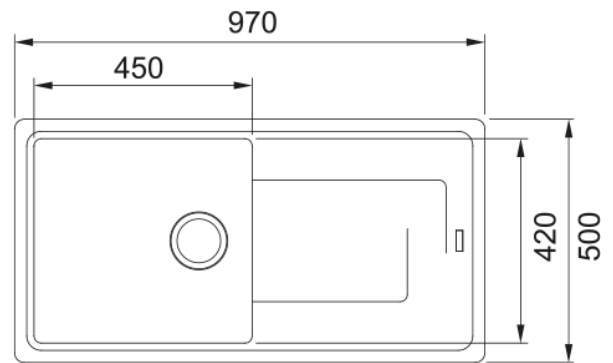

Gemini GMD 611-97 Urban Grey | 143.0671.504

Gemini GMD 611-97 Urban Grey, 970x500mm, Inset, Reversible, Tectonite, 3½" Semi-Integrated Waste with Round overflow. 50 Year Guarantee on all Franke sinks. This product is available through our Authorised Internet Partners and National Retailers - please click on the 'Find a Franke Retailer' below. Please quote Product Name and Code as Article Number may differ.

Product Information

Sink type	Sink (w/ drainer)
Type of material	Tectonite
Number of bowls	1
Colour	Urban grey
Finish	None

Dimensions

External size: right to left	970.0
External size: front to back	500.0
Bowl 1 size: right to left	450.0
Bowl 1 size: front to back	420.0
Bowl 1: depth	190.0
Cutout inset: right to left	950.0
Cutout inset: front to back	480.0

Installation

Minimum cabinet size	60 cm
----------------------	-------

Product specifications

Installation type	Inset
Waste outlet	3 1/2"
Position of drainer	Reversible drainer

Product Identification

Product brand	FRANKE
Product family	Smart
Model range	Titan
Approval logo	CE