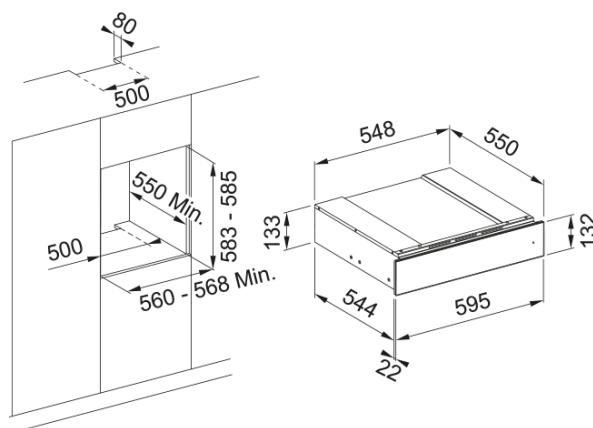

Mythos FMY 14 Coffee Machine Drawer XS | 131.0691.007

Mythos Coffee Machine Accessory Drawer FMY CMD XS, Black with Stainless Steel trim. Contents include: a Coffee bean holder, Tea/infusers leaves holder, a Latte art set, Infuser, Spoon and additional space to hold sugar/ tea bags.

Product Information

Colour	Inox
Type	Accessory Drawers
Opening mode	Push-push
Coffee Machine Drawer Accs	Complete latte art set
Coffee Machine Drawer Accs	Measuring spoon
Coffee Machine Drawer Accs	Tea leaves infuser
Coffee Machine Drawer Accs	Three coffee beans holders
Coffee Machine Drawer Accs	Three tea leaves holders
Coffee Machine Drawer Accs	Space for sugar or tea bags
Number of accessories included	6.0
Packaging Depth	650.0
Packaging Height	205.0
Packaging Width	650.0
Wood type	Oak

Dimensions

Width: front to back	595.0
Height Overall	133.0
Depth Overall	566.0

Product specifications

Model	FMY 14 CMD XS
-------	---------------

Product Identification

Product brand	FRANKE
Product family	Mythos