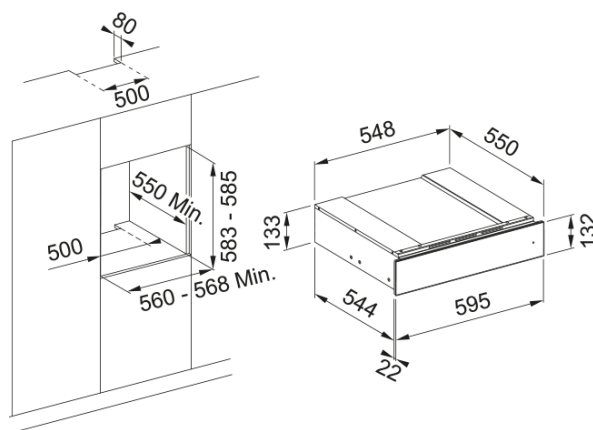

Mythos FMY 14 Coffee Machine Drawer XS | 131.0691.007

Mythos Coffee Machine Accessory Drawer FMY CMD XS, Black with Stainless Steel trim. Contents include: a Coffee bean holder, Tea/infusers leaves holder, a Latte art set, Infuser, Spoon and additional space to hold sugar/ tea bags.

Product Information

Colour	Inox
Type	Accessory Drawers
Opening mode	Push-push
Coffee Machine Drawer Accs	Complete latte art set
Coffee Machine Drawer Accs	Measuring spoon
Coffee Machine Drawer Accs	Tea leaves infuser
Coffee Machine Drawer Accs	Three coffee beans holders
Coffee Machine Drawer Accs	Three tea leaves holders
Coffee Machine Drawer Accs	Space for sugar or tea bags
Number of accessories included	6.0
Packaging Depth	650.0
Packaging Height	205.0
Packaging Width	650.0
Wood type	Oak

Dimensions

Width: front to back	595.0
Height Overall	133.0
Depth Overall	566.0

Product specifications

Model	FMY 14 CMD XS
-------	---------------

Product Identification

Product brand	FRANKE
Product family	Mythos