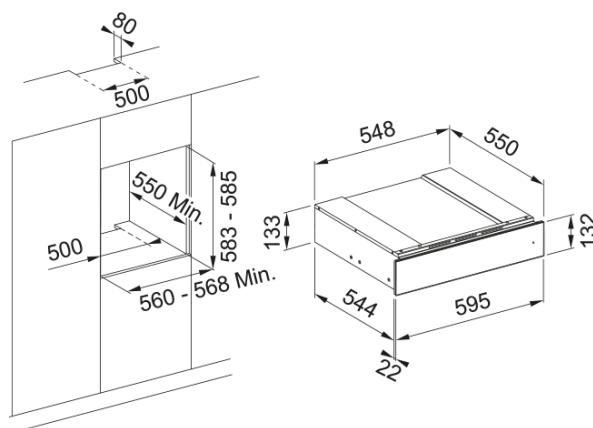

# Mythos Wine Cool AccDrawer FMY14 WCRD XS | 131.0691.006

Mythos Wine Cooler Accessory Drawer FMY14 WCRD XS, Black with Stainless Steel trim. Contents include: a blade corkscrew, foilcutter, wing corkscrew, sommelier corkscrew, wine drip ring, Champagne bottle cap, wine pourer cap, wine aerator pourer and a Champagne opener.

## Product Information

Colour	Inox
Type	Accessory Drawers
Opening mode	Push-push
Number of accessories included	9.0
Packaging Depth	650.0
Packaging Height	205.0
Packaging Width	650.0
Wood type	Oak
Wine Cooler Drawer Accessories	Blade corkscrew
Wine Cooler Drawer Accessories	Champagne opener
Wine Cooler Drawer Accessories	Foil cutter
Wine Cooler Drawer Accessories	Champagne bottle cap
Wine Cooler Drawer Accessories	Wing corkscrew
Wine Cooler Drawer Accessories	Sommelier corkscrew
Wine Cooler Drawer Accessories	Wine pourer cap
Wine Cooler Drawer Accessories	Wine aerator pourer
Wine Cooler Drawer Accessories	Wine drip ring

## Dimensions

Width: front to back	595.0
Height Overall	133.0
Depth Overall	566.0

## Product specifications

Model	FMY 14 WCRD XS
-------	----------------