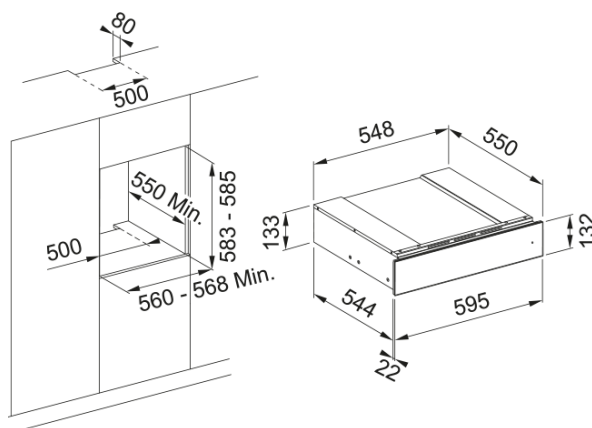

# Mythos Wine Cool AccDrawer FMY14 WCRD XS | 131.0691.006

Mythos Wine Cooler Accessory Drawer FMY14 WCRD XS, Black with Stainless Steel trim. Contents include: a blade corkscrew, foilcutter, wing corkscrew, sommelier corkscrew, wine drip ring, Champagne bottle cap, wine pourer cap, wine aerator pourer and a Champagne opener.

## Product Information

Colour	Inox
Type	Accessory Drawers
Opening mode	Push-push
Number of accessories included	9.0
Packaging Depth	650.0
Packaging Height	205.0
Packaging Width	650.0
Wood type	Oak
Wine Cooler Drawer Accessories	Blade corkscrew
Wine Cooler Drawer Accessories	Champagne opener
Wine Cooler Drawer Accessories	Foil cutter
Wine Cooler Drawer Accessories	Champagne bottle cap
Wine Cooler Drawer Accessories	Wing corkscrew
Wine Cooler Drawer Accessories	Sommelier corkscrew
Wine Cooler Drawer Accessories	Wine pourer cap
Wine Cooler Drawer Accessories	Wine aerator pourer
Wine Cooler Drawer Accessories	Wine drip ring

## Dimensions

Width: front to back	595.0
Height Overall	133.0
Depth Overall	566.0

## Product specifications

Model	FMY 14 WCRD XS
-------	----------------