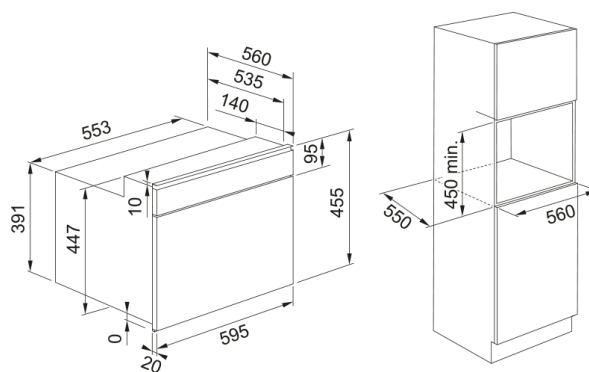

# Maris Combi Oven FMA 45 MW XS | 131.0606.104

Maris Combi Oven FMA 45 MW XS, Black with Stainless Steel trim. Features include: 40 Litre capacity, Max 900W, White LED Display, Push-Pull knobs, 7 functions, Soft close door, 360mm diameter glass turntable and 1 wire shelf, 1 baking tray, 1 coverplate.

## Product Information

Colour	Inox
Type	Combi microwave
Opening mode	Handle
Accessories	360 mm Glass turn able
Accessories	Grill grid
Accessories	Baking tray
Accessories	Cover Plate
Current of Product	16.0
Display type	LED
Door opening	drop down
Type of Grill	tubular
Manual functions	Microwave
Manual functions	Grill
Manual functions	Grill + Mw
Manual functions	Turbo Grill
Manual functions	Turbo Grill + Mw
Manual functions	Forced Air
Manual functions	Forced Air + Mw
Microwaves max Output Power	900.0
Packaging Depth	650.0
Packaging Height	630.0
Packaging Width	690.0
Panel frame	SS top & bottom stripes
Power Consumption (Grill)	1600.0
Power cord length	1487.0
Rated power	3200.0
Type of knobs	push/pull

## Dimensions

Width: front to back	595.0
Height Overall	455.0
Depth Overall	560.0

## Properties

UI type	Electronic
Cavity capacity	40.0
Finish door	GLASS / SS
Display colour	White
Number of knobs	2.0