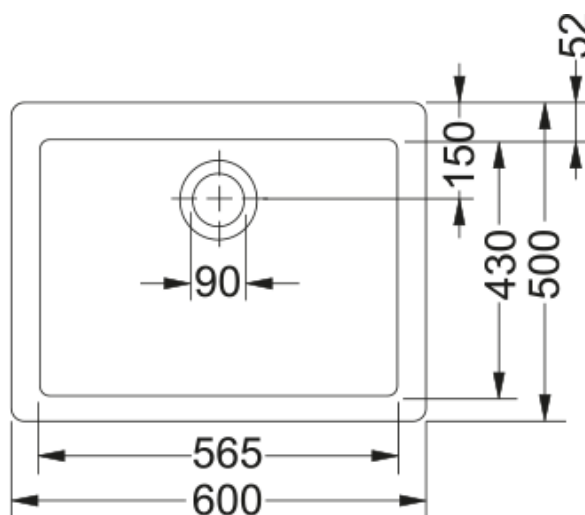

## BELFAST VBK 710 White | 130.0381.800

BELFAST VBK 710 White 600x500mm, FRANKE BY V&B, Sit-On, Ceramic, 3½" Polished Semi-Integrated Waste with Round Overflow. External bowl depth 200mm. 50 Year Guarantee on all Franke sinks.

### Dimensions

External size: right to left	600.0
External size: front to back	500.0
Bowl 1 size: right to left	565.0
Bowl 1 size: front to back	430.0
Bowl 1: depth	180.0
Cutout inset: right to left	600.0
Cutout inset: front to back	500.0