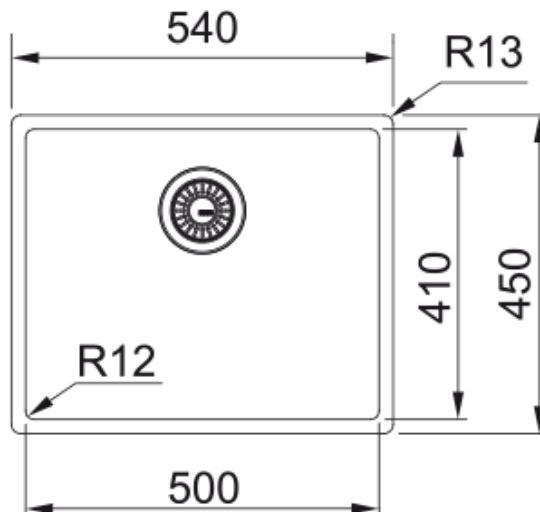

Mythos Masterpiece BXM 210/110-50 Copper | 127.0674.363

Technical Data

Product Information

Sink type	Bowl (no drainer)
Type of material	Stainless steel
Number of bowls	1
Color	Copper
Finish	Pvd

Dimensions

External size: right to left	540.0
External size: front to back	450.0
Bowl 1 size: right to left	500.0
Bowl 1 size: front to back	410.0
Bowl 1: depth	200.0

Installation

Minimum cabinet size	55 cm
----------------------	-------

Product specifications

Installation type	Flushmount
Installation type	Undermount
Installation type	Slimtop
Waste outlet	3 1/2"
Position of drainer	No drainer

Product Identification

Product brand	FRANKE
Product family	Mythos
Model range	Mythos Masterpiece
Approval logo	CE

Properties

Drainers number	No drainer
Product reversibility	No

Tap ledge	No
Waste kit include	Yes
Waste kit type	Manual
Siphon included	Yes
Number of tap holes	No tap hole
Soap dispenser hole	No