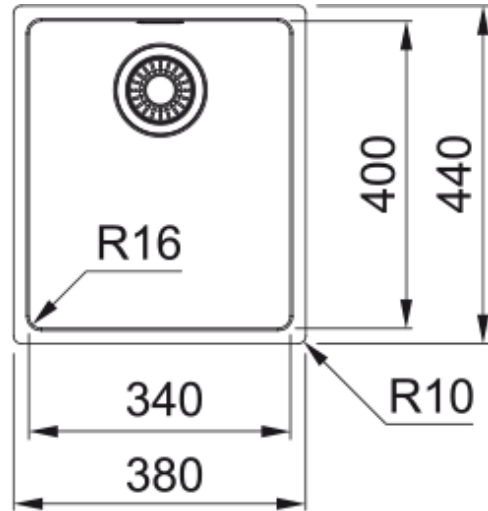

MARIS BOWL MRX 210-34 | 127.0531.915

Technical Data

Product Information

Sink type	Bowl (no drainer)
Type of material	Stainless steel
Number of bowls	1
Color	Steel
Finish	Stainless steel brushed

Dimensions

External size: right to left	380.0
External size: front to back	440.0
Bowl 1 size: right to left	340.0
Bowl 1 size: front to back	400.0
Bowl 1: depth	180.0

Installation

Minimum cabinet size	40 cm
----------------------	-------

Product specifications

Installation type	Flushmount
Waste outlet	3 1/2"
Position of drainer	No drainer

Product Identification

Product brand	FRANKE
Product family	Maris
Model range	Maris
Approval logo	CE
Approval logo	UKCA

Properties

Drainers number	No drainer
Product reversibility	No
Tap ledge	No

Waste kit include	Yes
Waste kit type	Manual
Siphon included	No
Number of tap holes	No tap hole
Soap dispenser hole	No