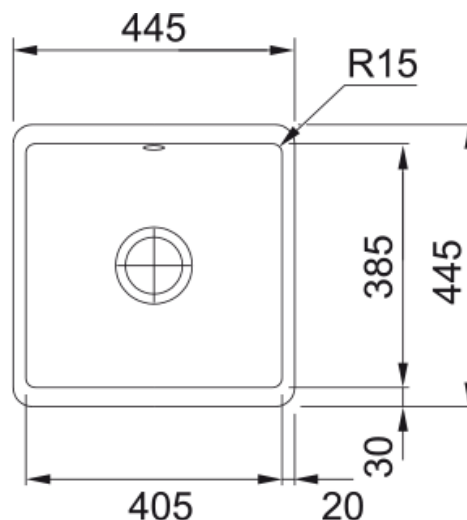

KUBUS KBK 110 40 White | 126.0438.430

A straightforward and modern design with a well-proportioned radius and sizes, this sink fits perfectly into any kitchen.

Technical Data

Product Information

Sink type	Bowl (no drainer)
Type of material	Ceramic
Number of bowls	1
Color	Glacier
Finish	Glossy

Dimensions

External size: right to left	445.0
External size: front to back	445.0
Bowl 1 size: right to left	405.0
Bowl 1 size: front to back	385.0
Bowl 1: depth	175.0

Installation

Minimum cabinet size	50 cm
----------------------	-------