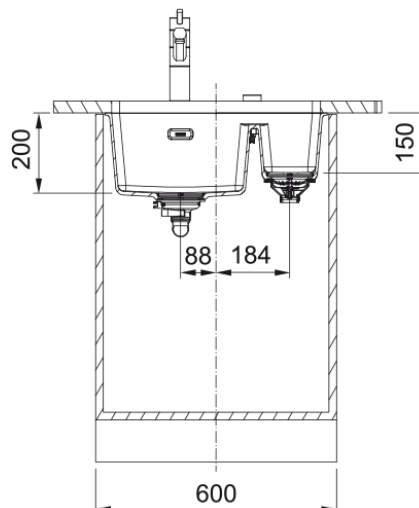

Maris MRG 160-34-15 Polar White | 125.0688.520

Technical Data

Product Information

Sink type	Bowl (no drainer)
Type of material	Granite
Number of bowls	1,5
Color	Polar white
Finish	None

Dimensions

External size: right to left	553.0
External size: front to back	433.0
Bowl 1 size: right to left	340.0
Bowl 1 size: front to back	400.0
Bowl 1: depth	200.0
Bowl 2 size: right to left	150.0
Bowl 2 size: front to back	400.0
Bowl 2: depth	150.0

Installation

Minimum cabinet size	60 cm
----------------------	-------

Product specifications

Installation type	Undermount
Waste outlet	3 1/2"
Position of drainer	No drainer

Product Identification

Product brand	FRANKE
Product family	Maris
Model range	Maris
Approval logo	UKCA
Approval logo	CE

Properties

Drainers number	No drainer
Product reversibility	No
Tap ledge	No
Waste kit include	Yes
Waste kit type	Manual
Siphon included	No
Number of tap holes	No tap hole
Soap dispenser hole	No