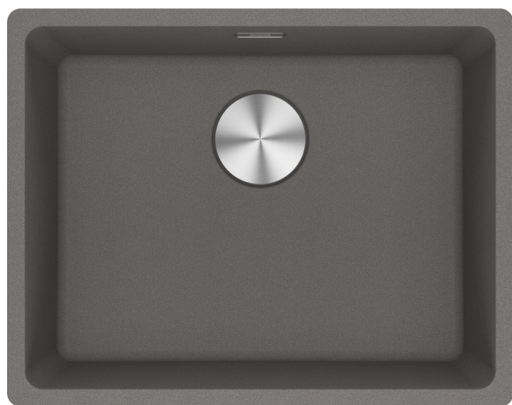

# Maris MRG 110-52 Stone Grey | 125.0688.504

### Product Information

Sink type	Bowl (no drainer)
Type of material	Granite
Number of bowls	1
Color	Stone grey
Finish	None

### Dimensions

External size: right to left	553.0
External size: front to back	433.0
Bowl 1 size: right to left	520.0
Bowl 1 size: front to back	400.0
Bowl 1: depth	200.0