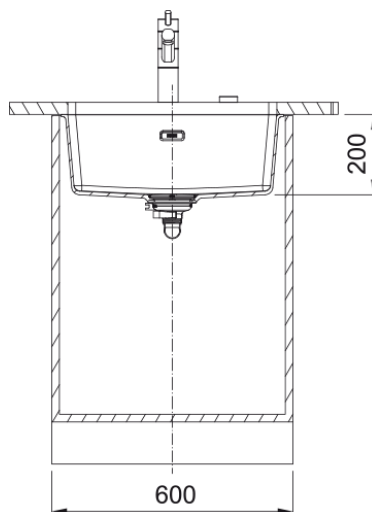

Maris MRG 110-52 Stone Grey | 125.0688.504

Technical Data

Product Information

Sink type	Bowl (no drainer)
Type of material	Granite
Number of bowls	1
Color	Stone grey
Finish	None

Dimensions

External size: right to left	553.0
External size: front to back	433.0
Bowl 1 size: right to left	520.0
Bowl 1 size: front to back	400.0
Bowl 1: depth	200.0

Installation

Minimum cabinet size	60 cm

Product specifications

Installation type	Undermount
Waste outlet	3 1/2"
Position of drainer	No drainer

Product Identification

Product brand	FRANKE
Product family	Maris
Model range	Maris
Approval logo	UKCA
Approval logo	CE

Properties

Drainers number	No drainer
Product reversibility	No
Tap ledge	No