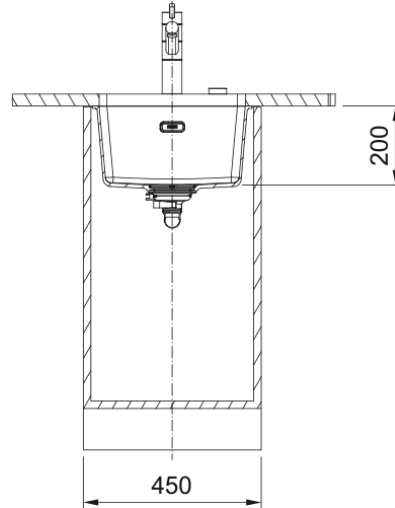

Maris MRG 110-37 Polar White | 125.0688.500

Technical Data

Product Information

Sink type	Bowl (no drainer)
Type of material	Granite
Number of bowls	1
Color	Polar white
Finish	None

Dimensions

External size: right to left	403.0
External size: front to back	433.0
Bowl 1 size: right to left	370.0
Bowl 1 size: front to back	400.0
Bowl 1: depth	200.0

Installation

Minimum cabinet size	45 cm
----------------------	-------

Product specifications

Installation type	Undermount
Waste outlet	3 1/2"
Position of drainer	No drainer

Product Identification

Product brand	FRANKE
Product family	Maris
Model range	Maris
Approval logo	UKCA
Approval logo	CE

Properties

Drainers number	No drainer
Product reversibility	No
Tap ledge	No

Waste kit include	Yes
Waste kit type	Manual
Siphon included	No
Number of tap holes	No tap hole
Soap dispenser hole	No