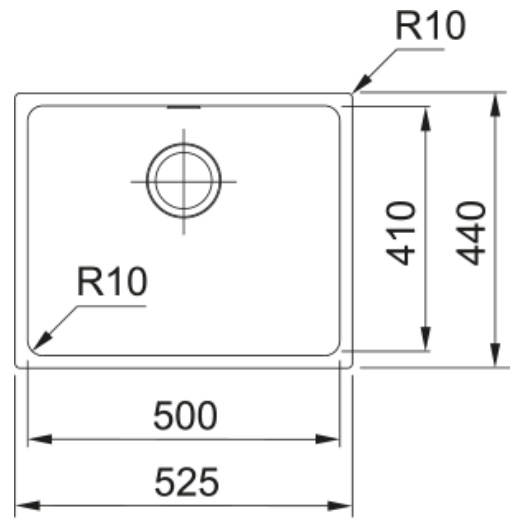

Sirius SID 110-50 Carbon Black | 125.0252.223

SIRIUS SID 110-50 Carbon Black 525x440mm, Undermount, Tectonite, 3½" Semi-Integrated Waste with Hygienic Overflow. 50 Year Guarantee on all Franke sinks. This product is available through our Authorised Internet Partners and National Retailers - please click on the 'Where to Buy' link above. Please quote Product Name and Code as Article Number may differ.

Product Information

Sink type	Bowl (no drainer)
Type of material	Tectonite
Number of bowls	1
Colour	Carbon black
Finish	None

Dimensions

External size: right to left	525.0
External size: front to back	440.0
Bowl 1 size: right to left	500.0
Bowl 1 size: front to back	410.0
Bowl 1: depth	200.0

Installation

Minimum cabinet size	60 cm
----------------------	-------

Product specifications

Installation type	Undermount
Waste outlet	3 1/2"
Position of drainer	No drainer

Product Identification

Product brand	FRANKE
Product family	Smart
Model range	Sirius
Approval logo	CE
Approval logo	UKCA

Properties

Drainers number	No drainer
Product reversibility	No

Tap ledge	No
Waste kit include	Yes
Waste kit type	Manual
Siphon included	No
Number of tap holes	No tap hole
Soap dispenser hole	No