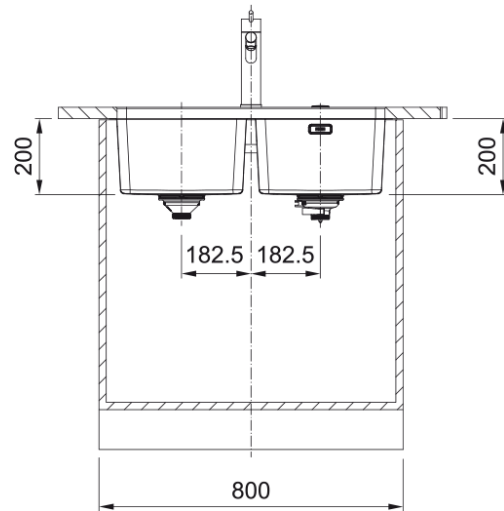

MYTHOS BOWLS MYX 120 34-34 | 122.0607.085

Precise and elegant, this premium sink will complement those with a flair for contemporary and minimalist design. Mythos is sure to integrate seamlessly into your kitchen area and brings everything a modern cook requires: attention to detail and absolute elegance.

Technical Data

Product Information

Sink type	Bowl (no drainer)
Type of material	Stainless steel
Number of bowls	2
Color	Steel
Finish	Stainless steel brushed

Dimensions

External size: right to left	745.0
External size: front to back	440.0
Bowl 1 size: right to left	340.0
Bowl 1 size: front to back	400.0
Bowl 1: depth	200.0
Bowl 2 size: right to left	340.0
Bowl 2 size: front to back	400.0
Bowl 2: depth	200.0

Installation

Minimum cabinet size	90 cm
----------------------	-------

Product specifications

Installation type	Undermount
Waste outlet	3 1/2"
Position of drainer	No drainer

Product Identification

Product brand	FRANKE
Product family	Mythos
Model range	Mythos
Approval logo	CE
Approval logo	UKCA