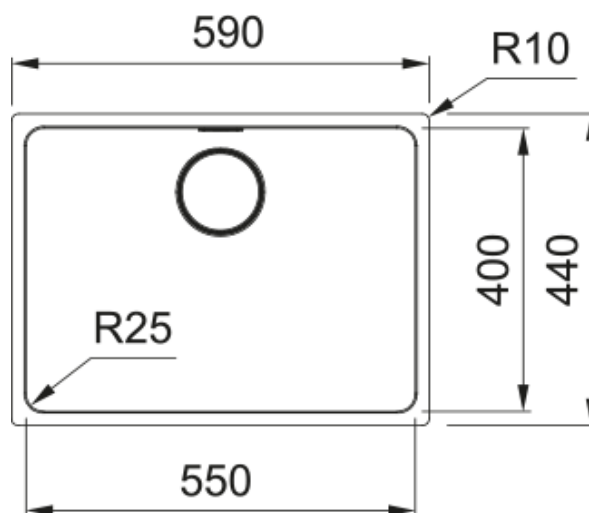

# MYTHOS BOWLS MYX 110 55 | 122.0606.969

MYTHOS BOWL MYX 110 55 590x440mm, Undermount, Matt Brushed Stainless Steel, 3½" Semi-Integrated Waste with Hygienic Overflow. The range features tight bowl radii, a bowl depth of 200mm, and a round flush cover plate giving a smooth base protecting pots and glasses. 50 Year Guarantee on all Franke sinks.

## Dimensions

External size: right to left	590.0
External size: front to back	440.0
Bowl 1 size: right to left	550.0
Bowl 1 size: front to back	400.0
Bowl 1: depth	200.0

## Installation

Minimum cabinet size	80 cm
----------------------	-------