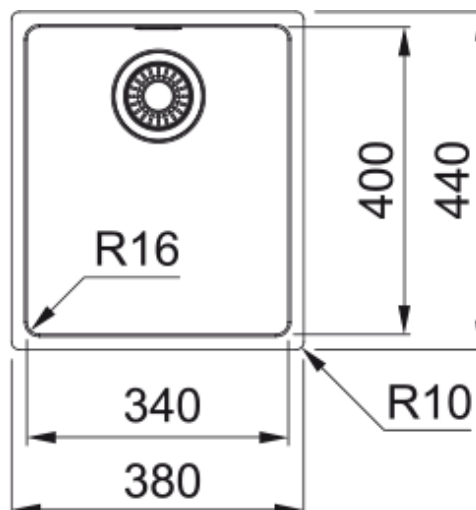

## Technical Data

### Dimensions

External size: right to left	380.0
External size: front to back	440.0
Bowl 1 size: right to left	340.0
Bowl 1 size: front to back	400.0
Bowl 1: depth	180.0

### Installation

Minimum cabinet size	45 cm
----------------------	-------

### Product specifications

Installation type	Undermount
Waste outlet	3 1/2"
Position of drainer	No drainer